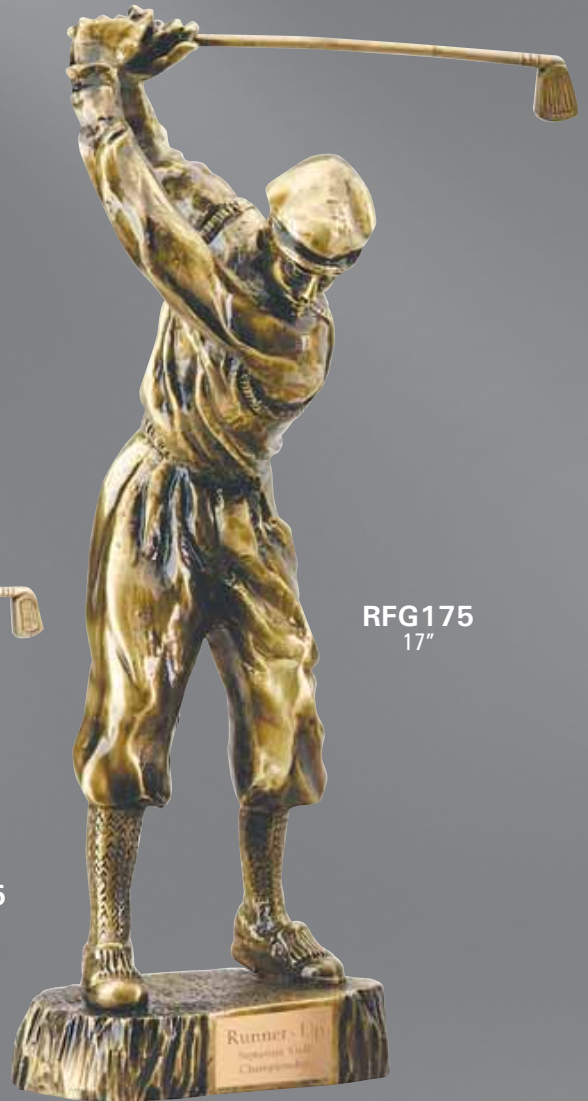

RF1321A
M. CHIP SHOT
7 $\frac{1}{2}$ " TALL

RF1321C
M. CHIP SHOT
11" TALL

**Hilltop
Men's Division
1st Place**

Resin Sculptures

RESIN GOLFERS WITH A PLATED FINISH

RFG150
15"

RFG175
17"

RFG125
12½"